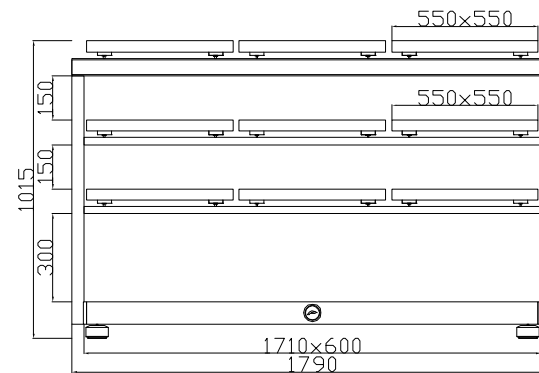

500 SERIES RACK

2 LEVELS, 6 COMPONENTS RACK
CODE:
TS-WBR-500 1+3

500 SERIES RACK

3 LEVELS, 9 COMPONENTS RACK
CODE:
TS-WBR-500 1+3+3

500 SERIES RACK

4 LEVELS, 12 COMPONENTS RACK
CODE:
TS-WBR-500 1+3+3+3

550 SERIES RACK

2 LEVELS, 6 COMPONENTS RACK
CODE:
TS-WBR-550 1+3

550 SERIES RACK

3 LEVELS, 9 COMPONENTS RACK
CODE:
TS-WBR-550 1+3+3

550 SERIES RACK

4 LEVELS, 12 COMPONENTS RACK
CODE:
TS-WBR-550 1+3+3+3