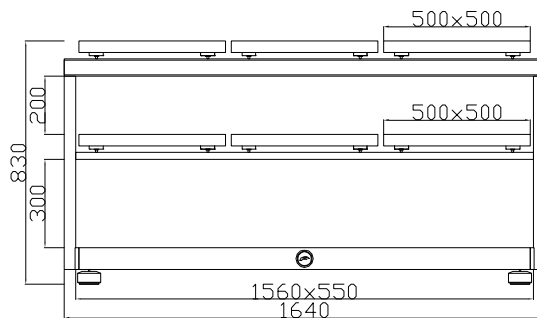

SINCE 2009
FRANC AUDIO ACCESSORIES
AND SOUND HAS NO LIMITS

WOOD BLOCK RACK - AVAILABLE MODELS AND CONFIGURATIONS
500 AND 550 SERIES (500x500 AND 550x550[MM] SHELVES RACKS)

TRIPPLE SIDED RACKS - ALL MODELS

500 SERIES RACK

2 LEVELS, 6 COMPONENTS RACK
CODE:
TS-WBR-500 1+3

500 SERIES RACK

3 LEVELS, 9 COMPONENTS RACK
CODE:
TS-WBR-500 1+3+3

500 SERIES RACK

4 LEVELS, 12 COMPONENTS RACK
CODE:
TS-WBR-500 1+3+3+3

550 SERIES RACK

2 LEVELS, 6 COMPONENTS RACK
CODE:
TS-WBR-550 1+3

550 SERIES RACK

3 LEVELS, 9 COMPONENTS RACK
CODE:
TS-WBR-550 1+3+3

550 SERIES RACK

4 LEVELS, 12 COMPONENTS RACK
CODE:
TS-WBR-550 1+3+3+3