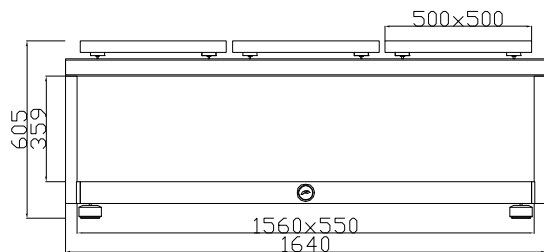

SINCE 2009
FRANC AUDIO ACCESSORIES
AND SOUND HAS NO LIMITS

WOOD BLOCK RACK - AVAILABLE MODELS AND CONFIGURATIONS
500 AND 550 SERIES (500x500 AND 550x550[MM] SHELVES RACKS)

TRIPPLE SIDED RACKS - ALL MODELS

500 SERIES RACK

2 LEVELS, 6 COMPONENTS RACK
CODE:
TS-WBR-500 1+3

500 SERIES RACK

3 LEVELS, 9 COMPONENTS RACK
CODE:
TS-WBR-500 1+3+3

500 SERIES RACK

4 LEVELS, 12 COMPONENTS RACK
CODE:
TS-WBR-500 1+3+3+3

550 SERIES RACK

2 LEVELS, 6 COMPONENTS RACK
CODE:
TS-WBR-550 1+3

550 SERIES RACK

3 LEVELS, 9 COMPONENTS RACK
CODE:
TS-WBR-550 1+3+3

550 SERIES RACK

4 LEVELS, 12 COMPONENTS RACK
CODE:
TS-WBR-550 1+3+3+3