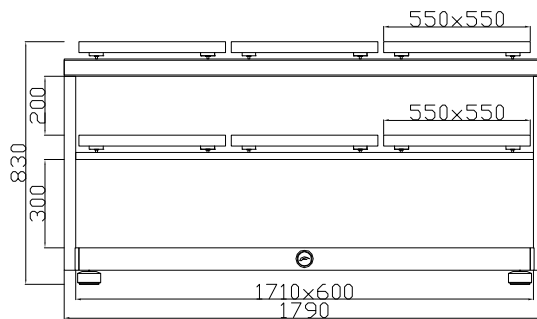

500 SERIES RACK

2 LEVELS, 6 COMPONENTS RACK
CODE:
TS-WBR-500 1+3

500 SERIES RACK

3 LEVELS, 9 COMPONENTS RACK
CODE:
TS-WBR-500 1+3+3

500 SERIES RACK

4 LEVELS, 12 COMPONENTS RACK
CODE:
TS-WBR-500 1+3+3+3

550 SERIES RACK

2 LEVELS, 6 COMPONENTS RACK
CODE:
TS-WBR-550 1+3

550 SERIES RACK

3 LEVELS, 9 COMPONENTS RACK
CODE:
TS-WBR-550 1+3+3

550 SERIES RACK

4 LEVELS, 12 COMPONENTS RACK
CODE:
TS-WBR-550 1+3+3+3