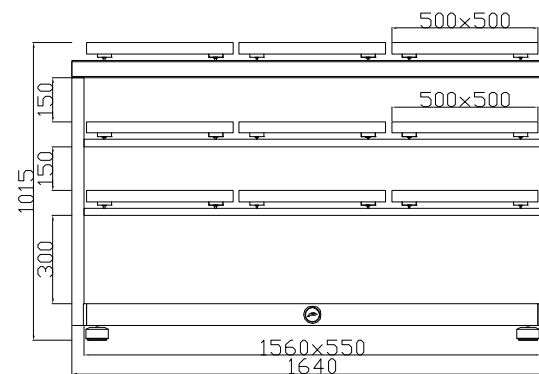

500 SERIES RACK

2 LEVELS, 6 COMPONENTS RACK
CODE:
TS-WBR-500 1+3

500 SERIES RACK

3 LEVELS, 9 COMPONENTS RACK
CODE:
TS-WBR-500 1+3+3

500 SERIES RACK

4 LEVELS, 12 COMPONENTS RACK
CODE:
TS-WBR-500 1+3+3+3

550 SERIES RACK

2 LEVELS, 6 COMPONENTS RACK
CODE:
TS-WBR-550 1+3

550 SERIES RACK

3 LEVELS, 9 COMPONENTS RACK
CODE:
TS-WBR-550 1+3+3

550 SERIES RACK

4 LEVELS, 12 COMPONENTS RACK
CODE:
TS-WBR-550 1+3+3+3