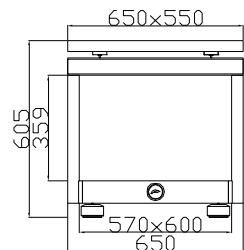

500 SERIES RACK

2 LEVELS, 2 COMPONENTS RACK
CODE:
SS-WBR-500 1+1

500 SERIES RACK

3 LEVELS, 3 COMPONENTS RACK
CODE:
SS-WBR-500 1+1+1

500 SERIES RACK

4 LEVELS, 4 COMPONENTS RACK
CODE:
SS-WBR-500 1+1+1+1

500 SERIES RACK

5 LEVELS, 5 COMPONENTS RACK
CODE:
SS-WBR-500 1+1+1+1+1

550 SERIES RACK

2 LEVELS, 2 COMPONENTS RACK
CODE:
SS-WBR-550 1+1

550 SERIES RACK

3 LEVELS, 3 COMPONENTS RACK
CODE:
SS-WBR-550 1+1+1

550 SERIES RACK

4 LEVELS, 4 COMPONENTS RACK
CODE:
SS-WBR-550 1+1+1+1