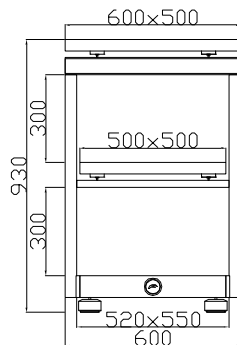

SINCE 2009
FRANC AUDIO ACCESSORIES
AND SOUND HAS NO LIMITS

WOOD BLOCK RACK - A VALIABLE MODELS AND CONFIGURATIONS
500 AND 550 SERIES (500x500 AND 550x550[MM] SHELVES RACKS)

SINGLE SIDED RACKS - ALL MODELS

500 SERIES RACK

2 LEVELS, 2 COMPONENTS RACK
CODE:
SS-WBR-500 1+1

500 SERIES RACK

3 LEVELS, 3 COMPONENTS RACK
CODE:
SS-WBR-500 1+1+1

500 SERIES RACK

4 LEVELS, 4 COMPONENTS RACK
CODE:
SS-WBR-500 1+1+1+1

500 SERIES RACK