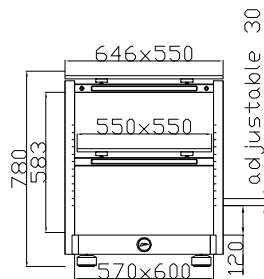

ALU MASTER REFERENCE SERIES RACK - AVAILABLE MODELS AND CONFIGURATIONS

SINGLE SIDED RACKS

2 LEVELS, 2 COMPONENTS RACK
CODE: SS-AM-RSR 1+1

3 LEVELS, 3 COMPONENTS RACK
CODE: SS-AM-RSR 1+1+1

4 LEVELS, 4 COMPONENTS RACK
CODE: SS-AM-RSR 1+1+1+1

5 LEVELS, 5 COMPONENTS RACK
CODE: SS-AM-RSR 1+1+1+1+1

DOUBLE SIDED RACKS

2 LEVELS, 4 COMPONENTS RACK
CODE: DS-AM-RSR 1+2

3 LEVELS, 6 COMPONENTS RACK
CODE: DS-AM-RSR 1+2+2

4 LEVELS, 8 COMPONENTS RACK
CODE: DS-AM-RSR 1+2+2+2