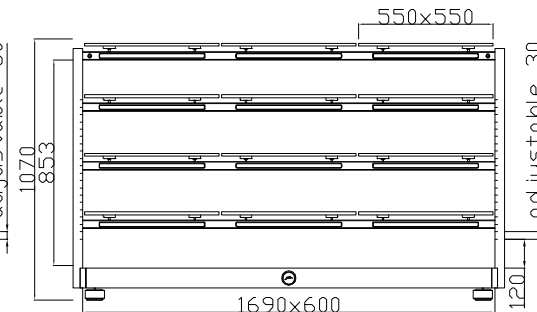

5 LEVELS, 5 COMPONENTS RACK
CODE: SS-AM-RSR 1+1+1+1+1

DOUBLE SIDED RACKS

2 LEVELS, 4 COMPONENTS RACK
CODE: DS-AM-RSR 1+2

3 LEVELS, 6 COMPONENTS RACK
CODE: DS-AM-RSR 1+2+2

4 LEVELS, 8 COMPONENTS RACK
CODE: DS-AM-RSR 1+2+2+2

5 LEVELS, 10 COMPONENTS RACK
CODE: DS-AM-RSR 1+2+2+2+2

2 LEVELS, 6 COMPONENTS RACK
CODE: TS-AM-RSR 1+3

3 LEVELS, 9 COMPONENTS RACK
CODE: TS-AM-RSR 1+3+3

4 LEVELS, 12 COMPONENTS RACK
CODE: TS-AM-RSR 1+3+3+3

5 LEVELS, 15 COMPONENTS RACK
CODE: TS-AM-RSR 1+3+3+3+3