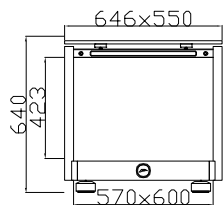

ALU MASTER REFERENCE SERIES RACK - AVAILABLE MODELS AND CONFIGURATIONS

SINGLE SIDED RACKS

2 LEVELS, 2 COMPONENTS RACK
CODE: SS-AM-RSR 1+1

3 LEVELS, 3 COMPONENTS RACK
CODE: SS-AM-RSR 1+1+1

4 LEVELS, 4 COMPONENTS RACK
CODE: SS-AM-RSR 1+1+1+1

5 LEVELS, 5 COMPONENTS RACK
CODE: SS-AM-RSR 1+1+1+1+1

DOUBLE SIDED RACKS

2 LEVELS, 4 COMPONENTS RACK
CODE: DS-AM-RSR 1+2

3 LEVELS, 6 COMPONENTS RACK
CODE: DS-AM-RSR 1+2+2

4 LEVELS, 8 COMPONENTS RACK
CODE: DS-AM-RSR 1+2+2+2