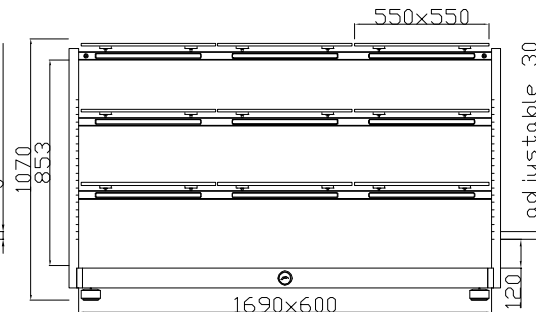

ALU MASTER REFERENCE SERIES RACK - AVAILABLE MODELS AND CONFIGURATIONS

SINGLE SIDED RACKS

2 LEVELS, 2 COMPONENTS RACK
CODE: SS-AM-RSR 1+1

3 LEVELS, 3 COMPONENTS RACK
CODE: SS-AM-RSR 1+1+1

4 LEVELS, 4 COMPONENTS RACK
CODE: SS-AM-RSR 1+1+1+1

5 LEVELS, 5 COMPONENTS RACK
CODE: SS-AM-RSR 1+1+1+1+1

DOUBLE SIDED RACKS

2 LEVELS, 4 COMPONENTS RACK
CODE: DS-AM-RSR 1+2

3 LEVELS, 6 COMPONENTS RACK
CODE: DS-AM-RSR 1+2+2

4 LEVELS, 8 COMPONENTS RACK
CODE: DS-AM-RSR 1+2+2+2

5 LEVELS, 10 COMPONENTS RACK
CODE: DS-AM-RSR 1+2+2+2+2

2 LEVELS, 6 COMPONENTS RACK
CODE: TS-AM-RSR 1+3

3 LEVELS, 9 COMPONENTS RACK
CODE: TS-AM-RSR 1+3+3

4 LEVELS, 12 COMPONENTS RACK
CODE: TS-AM-RSR 1+3+3+3