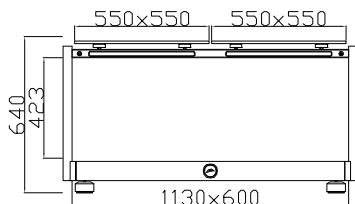

ALU MASTER REFERENCE SERIES RACK - AVAILABLE MODELS AND CONFIGURATIONS

SINGLE SIDED RACKS

2 LEVELS, 2 COMPONENTS RACK
CODE: SS-AM-RSR 1+1

3 LEVELS, 3 COMPONENTS RACK
CODE: SS-AM-RSR 1+1+1

4 LEVELS, 4 COMPONENTS RACK
CODE: SS-AM-RSR 1+1+1+1

5 LEVELS, 5 COMPONENTS RACK
CODE: SS-AM-RSR 1+1+1+1+1

DOUBLE SIDED RACKS

2 LEVELS, 4 COMPONENTS RACK
CODE: DS-AM-RSR 1+2

3 LEVELS, 6 COMPONENTS RACK
CODE: DS-AM-RSR 1+2+2

4 LEVELS, 8 COMPONENTS RACK
CODE: DS-AM-RSR 1+2+2+2