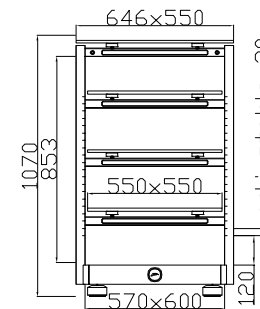

ALU MASTER REFERENCE SERIES RACK - AVAILABLE MODELS AND CONFIGURATIONS

SINGLE SIDED RACKS

2 LEVELS, 2 COMPONENTS RACK
CODE: SS-AM-RSR 1+1

3 LEVELS, 3 COMPONENTS RACK
CODE: SS-AM-RSR 1+1+1

4 LEVELS, 4 COMPONENTS RACK
CODE: SS-AM-RSR 1+1+1+1

5 LEVELS, 5 COMPONENTS RACK
CODE: SS-AM-RSR 1+1+1+1+1

DOUBLE SIDED RACKS

2 LEVELS, 4 COMPONENTS RACK
CODE: DS-AM-RSR 1+2

3 LEVELS, 6 COMPONENTS RACK
CODE: DS-AM-RSR 1+2+2

4 LEVELS, 8 COMPONENTS RACK
CODE: DS-AM-RSR 1+2+2+2

5 LEVELS, 10 COMPONENTS RACK
CODE: DS-AM-RSR 1+2+2+2+2

2 LEVELS, 6 COMPONENTS RACK
CODE: TS-AM-RSR 1+3

3 LEVELS, 9 COMPONENTS RACK
CODE: TS-AM-RSR 1+3+3

4 LEVELS, 12 COMPONENTS RACK
CODE: TS-AM-RSR 1+3+3+3