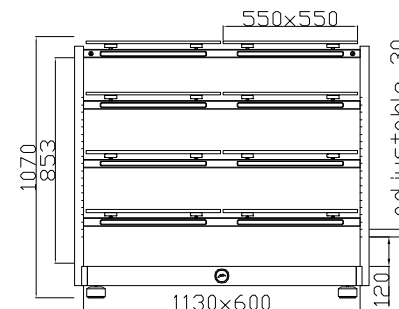

ALU MASTER REFERENCE SERIES RACK - AVAILABLE MODELS AND CONFIGURATIONS

SINGLE SIDED RACKS

2 LEVELS, 2 COMPONENTS RACK
CODE: SS-AM-RSR 1+1

3 LEVELS, 3 COMPONENTS RACK
CODE: SS-AM-RSR 1+1+1

4 LEVELS, 4 COMPONENTS RACK
CODE: SS-AM-RSR 1+1+1+1

5 LEVELS, 5 COMPONENTS RACK
CODE: SS-AM-RSR 1+1+1+1+1

DOUBLE SIDED RACKS

2 LEVELS, 4 COMPONENTS RACK
CODE: DS-AM-RSR 1+2

3 LEVELS, 6 COMPONENTS RACK
CODE: DS-AM-RSR 1+2+2

4 LEVELS, 8 COMPONENTS RACK
CODE: DS-AM-RSR 1+2+2+2

5 LEVELS, 10 COMPONENTS RACK
CODE: DS-AM-RSR 1+2+2+2+2

2 LEVELS, 6 COMPONENTS RACK
CODE: TS-AM-RSR 1+3

3 LEVELS, 9 COMPONENTS RACK
CODE: TS-AM-RSR 1+3+3

4 LEVELS, 12 COMPONENTS RACK
CODE: TS-AM-RSR 1+3+3+3