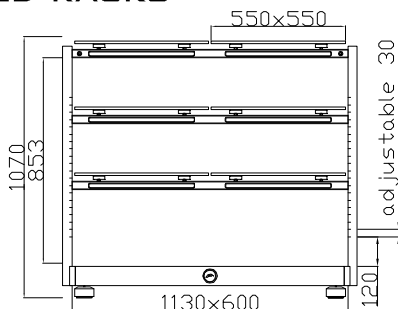

ALU MASTER REFERENCE SERIES RACK - AVAILABLE MODELS AND CONFIGURATIONS

SINGLE SIDED RACKS

2 LEVELS, 2 COMPONENTS RACK
CODE: SS-AM-RSR 1+1

3 LEVELS, 3 COMPONENTS RACK
CODE: SS-AM-RSR 1+1+1

4 LEVELS, 4 COMPONENTS RACK
CODE: SS-AM-RSR 1+1+1+1

5 LEVELS, 5 COMPONENTS RACK
CODE: SS-AM-RSR 1+1+1+1+1

DOUBLE SIDED RACKS

2 LEVELS, 4 COMPONENTS RACK
CODE: DS-AM-RSR 1+2

3 LEVELS, 6 COMPONENTS RACK
CODE: DS-AM-RSR 1+2+2

4 LEVELS, 8 COMPONENTS RACK
CODE: DS-AM-RSR 1+2+2+2

5 LEVELS, 10 COMPONENTS RACK
CODE: DS-AM-RSR 1+2+2+2+2

2 LEVELS, 6 COMPONENTS RACK
CODE: TS-AM-RSR 1+3

3 LEVELS, 9 COMPONENTS RACK
CODE: TS-AM-RSR 1+3+3

4 LEVELS, 12 COMPONENTS RACK
CODE: TS-AM-RSR 1+3+3+3