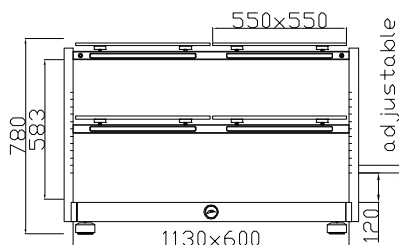

ALU MASTER REFERENCE SERIES RACK - AVAILABLE MODELS AND CONFIGURATIONS

SINGLE SIDED RACKS

2 LEVELS, 2 COMPONENTS RACK
CODE: SS-AM-RSR 1+1

3 LEVELS, 3 COMPONENTS RACK
CODE: SS-AM-RSR 1+1+1

4 LEVELS, 4 COMPONENTS RACK
CODE: SS-AM-RSR 1+1+1+1

5 LEVELS, 5 COMPONENTS RACK
CODE: SS-AM-RSR 1+1+1+1+1

DOUBLE SIDED RACKS

2 LEVELS, 4 COMPONENTS RACK
CODE: DS-AM-RSR 1+2

3 LEVELS, 6 COMPONENTS RACK
CODE: DS-AM-RSR 1+2+2

4 LEVELS, 8 COMPONENTS RACK
CODE: DS-AM-RSR 1+2+2+2