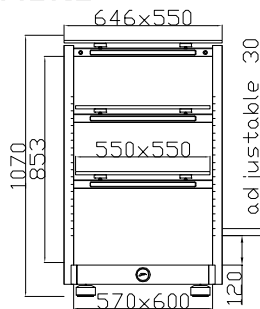

ALU MASTER REFERENCE SERIES RACK - AVAILABLE MODELS AND CONFIGURATIONS

SINGLE SIDED RACKS

2 LEVELS, 2 COMPONENTS RACK
CODE: SS-AM-RSR 1+1

3 LEVELS, 3 COMPONENTS RACK
CODE: SS-AM-RSR 1+1+1

4 LEVELS, 4 COMPONENTS RACK
CODE: SS-AM-RSR 1+1+1+1

5 LEVELS, 5 COMPONENTS RACK
CODE: SS-AM-RSR 1+1+1+1+1

DOUBLE SIDED RACKS

2 LEVELS, 4 COMPONENTS RACK
CODE: DS-AM-RSR 1+2

3 LEVELS, 6 COMPONENTS RACK
CODE: DS-AM-RSR 1+2+2

4 LEVELS, 8 COMPONENTS RACK
CODE: DS-AM-RSR 1+2+2+2

5 LEVELS, 10 COMPONENTS RACK
CODE: DS-AM-RSR 1+2+2+2+2

2 LEVELS, 6 COMPONENTS RACK
CODE: TS-AM-RSR 1+3

3 LEVELS, 9 COMPONENTS RACK
CODE: TS-AM-RSR 1+3+3

4 LEVELS, 12 COMPONENTS RACK
CODE: TS-AM-RSR 1+3+3+3