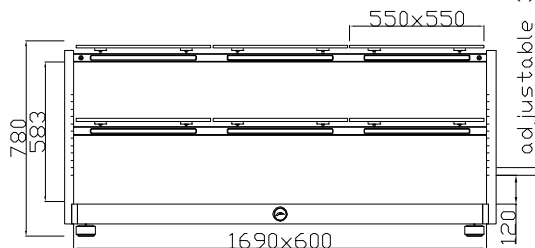

ALU MASTER REFERENCE SERIES RACK - AVAILABLE MODELS AND CONFIGURATIONS

SINGLE SIDED RACKS

2 LEVELS, 2 COMPONENTS RACK
CODE: SS-AM-RSR 1+1

3 LEVELS, 3 COMPONENTS RACK
CODE: SS-AM-RSR 1+1+1

4 LEVELS, 4 COMPONENTS RACK
CODE: SS-AM-RSR 1+1+1+1

5 LEVELS, 5 COMPONENTS RACK
CODE: SS-AM-RSR 1+1+1+1+1

DOUBLE SIDED RACKS

2 LEVELS, 4 COMPONENTS RACK
CODE: DS-AM-RSR 1+2

3 LEVELS, 6 COMPONENTS RACK
CODE: DS-AM-RSR 1+2+2

4 LEVELS, 8 COMPONENTS RACK
CODE: DS-AM-RSR 1+2+2+2

5 LEVELS, 10 COMPONENTS RACK
CODE: DS-AM-RSR 1+2+2+2+2

2 LEVELS, 6 COMPONENTS RACK
CODE: TS-AM-RSR 1+3

3 LEVELS, 9 COMPONENTS RACK
CODE: TS-AM-RSR 1+3+3

4 LEVELS, 12 COMPONENTS RACK
CODE: TS-AM-RSR 1+3+3+3